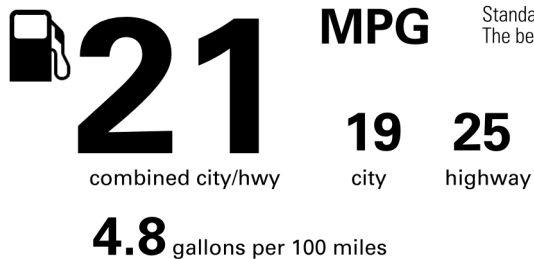

BASE MANUFACTURER'S SUGGESTED RETAIL PRICE \$56,070.00

OPTIONAL EQUIPMENT

FE	50 STATE EMISSIONS	
MR	Power Tilt/Slide Moonroof	850.00
TD	Tow Tech Package - w/ Trailer Reverse Assist (TRA) Control, Digital Display Rearview Mirror	400.00
63.	Floor Mats- All Weather- '4Runner'	248.00
43.	Cargo Lights- Interior D-Pillar	375.00
3T.	Roof Rail Cross Bars Gloss Black	420.00
W0.	Wheels- 18" Accessory TRD Black	1,325.00
T4.	Badge Overlay- Front Emblem Black	65.00
R5.	Cargo Tray- All Weather '4Runner'	140.00
MF.	Mudguards- Fr +Rr Molded Black '4Runner'	175.00
D5.	Door Edge Guards- Front Color Keyed	150.00

Not Original - Copy

Created: 2026-05-08 10:07:24 (UTC)

EPA DOT Fuel Economy and Environment

Gasoline Vehicle

Fuel Economy

You spend \$3,250 more in fuel costs over 5 years compared to the average new vehicle.